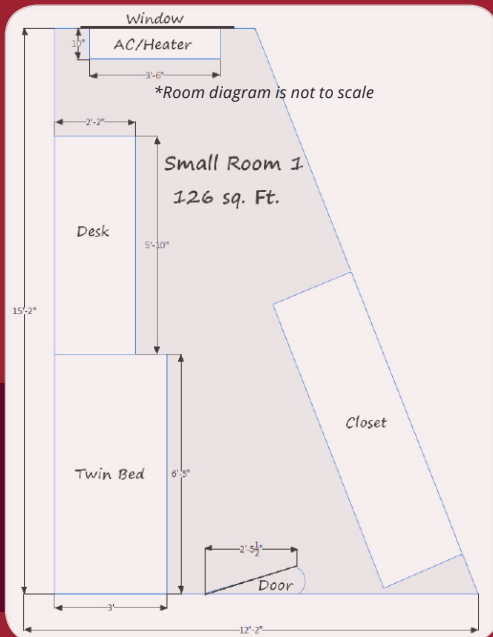

Large Room

Small Room

Student Residence Center

The Student Residence Center (SRC) provides a safe living community for students. Residence halls are located on campus. The SRC has features that meet your needs and will enhance your college experience!

Features

- •Cable TV in public areas
- •Personal mailboxes
- •On-site laundry facilities
- •Kitchens
- •Recreation room featuring pool, foosball, and ping pong tables
- •Parking
- •Wireless internet in public areas (YVC)
- •In-house internet café (YVC)

Cooking

Each floor has a community kitchen with a *stovetop/range, oven, refrigerator, toaster, and microwave.

Residents are permitted to have a microwave and/or dorm size refrigerator in their dorm room.

CDX offers food service on campus and is open for breakfast, lunch, and dinner meals. Days and hours of operation may vary.

*Stovetop roasting, pan frying, deep frying, are prohibited. Also grease and oil are prohibited.

Dorm Room

- •Your room includes a regular size twin bed, desk, chair, closet, and dresser
- •Utilities included
- •Individually controlled A/C & heat
- •Cable TV and internet hookups in each room

*In-room cable TV/internet service at additional cost