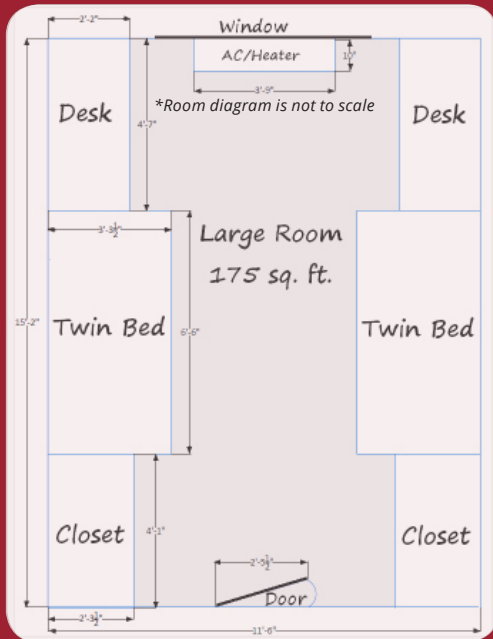

Large Room

Small Room

Student Residence Center

The Student Residence Center (SRC) provides a safe living community for students. Residence halls are located on campus. The SRC has features that meet your needs and will enhance your college experience!

Features

- •Cable TV in public areas
- •Personal mailboxes
- •On-site laundry facilities
- •Kitchens
- •Recreation room featuring pool, foosball, and ping pong tables
- •Parking
- •Wireless internet in public areas (YVC)
- •In-house internet café (YVC)

Cooking

Each floor has a community kitchen with a *stovetop/range, oven, refrigerator, toaster, and microwave.

Residents are permitted to have a microwave and/or dorm size refrigerator in their dorm room.

CDX offers food service on campus and is open for breakfast, lunch, and dinner meals. Days and hours of operation may vary.

*Stovetop roasting, pan frying, deep frying, are prohibited. Also grease and oil are prohibited.

Dorm Room

- •Your room includes a regular size twin bed, desk, chair, closet, and dresser
- •Utilities included
- •Individually controlled A/C & heat
- •Cable TV and internet hookups in each room

*In-room cable TV/internet service at additional cost