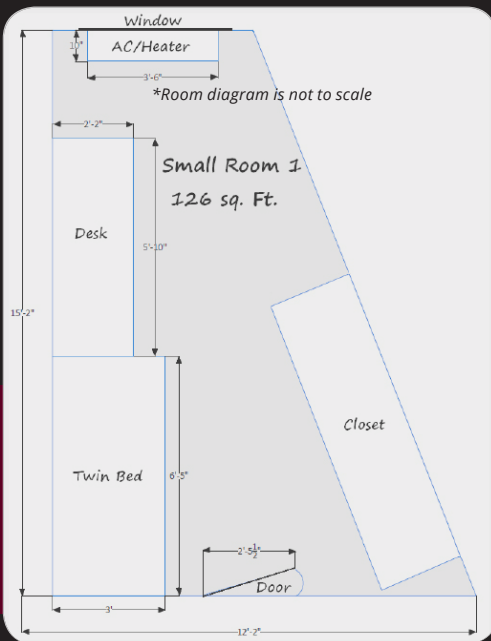

Large Room

Small Room

Student Residence Center

The Student Residence Center (SRC) provides a safe living community for students. Residence halls are located on campus. The SRC has features that meet your needs and will enhance your college experience!

Features

- •Cable TV in public areas
- •Personal mailboxes
- •On-site laundry facilities
- •Kitchens
- •Recreation room featuring pool, foosball, and ping pong tables
- •Parking
- •Wireless internet in public areas (YVC)
- •In-house internet café (YVC)

Cooking

Each floor has a community kitchen with a *stovetop/range, oven, refrigerator, toaster, and microwave.

Residents are permitted to have a microwave and/or dorm size refrigerator in their dorm room.

CDX offers food service on campus and is open for breakfast, lunch, and dinner meals. Days and hours of operation may vary.

*Stovetop roasting, pan frying, deep frying, are prohibited. Also grease and oil are prohibited.

Dorm Room

- •Your room includes a regular size twin bed, desk, chair, closet, and dresser
- •Utilities included
- •Individually controlled A/C & heat
- •Cable TV and internet hookups in each room

*In-room cable TV/internet service at additional cost