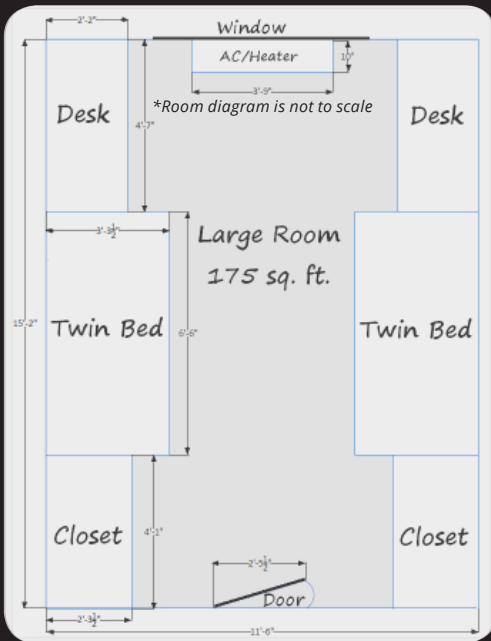

Large Room

Small Room

Student Residence Center

The Student Residence Center (SRC) provides a safe living community for students. Residence halls are located on campus. The SRC has features that meet your needs and will enhance your college experience!

Features

- •Cable TV in public areas
- •Personal mailboxes
- •On-site laundry facilities
- •Kitchens
- •Recreation room featuring pool, foosball, and ping pong tables
- •Parking
- •Wireless internet in public areas (YVC)
- •In-house internet café (YVC)

Cooking

Each floor has a community kitchen with a *stovetop/range, oven, refrigerator, toaster, and microwave.

Residents are permitted to have a microwave and/or dorm size refrigerator in their dorm room.

CDX offers food service on campus and is open for breakfast, lunch, and dinner meals. Days and hours of operation may vary.

*Stovetop roasting, pan frying, deep frying, are prohibited. Also grease and oil are prohibited.

Dorm Room

- •Your room includes a regular size twin bed, desk, chair, closet, and dresser
- •Utilities included
- •Individually controlled A/C & heat
- •Cable TV and internet hookups in each room

*In-room cable TV/internet service at additional cost