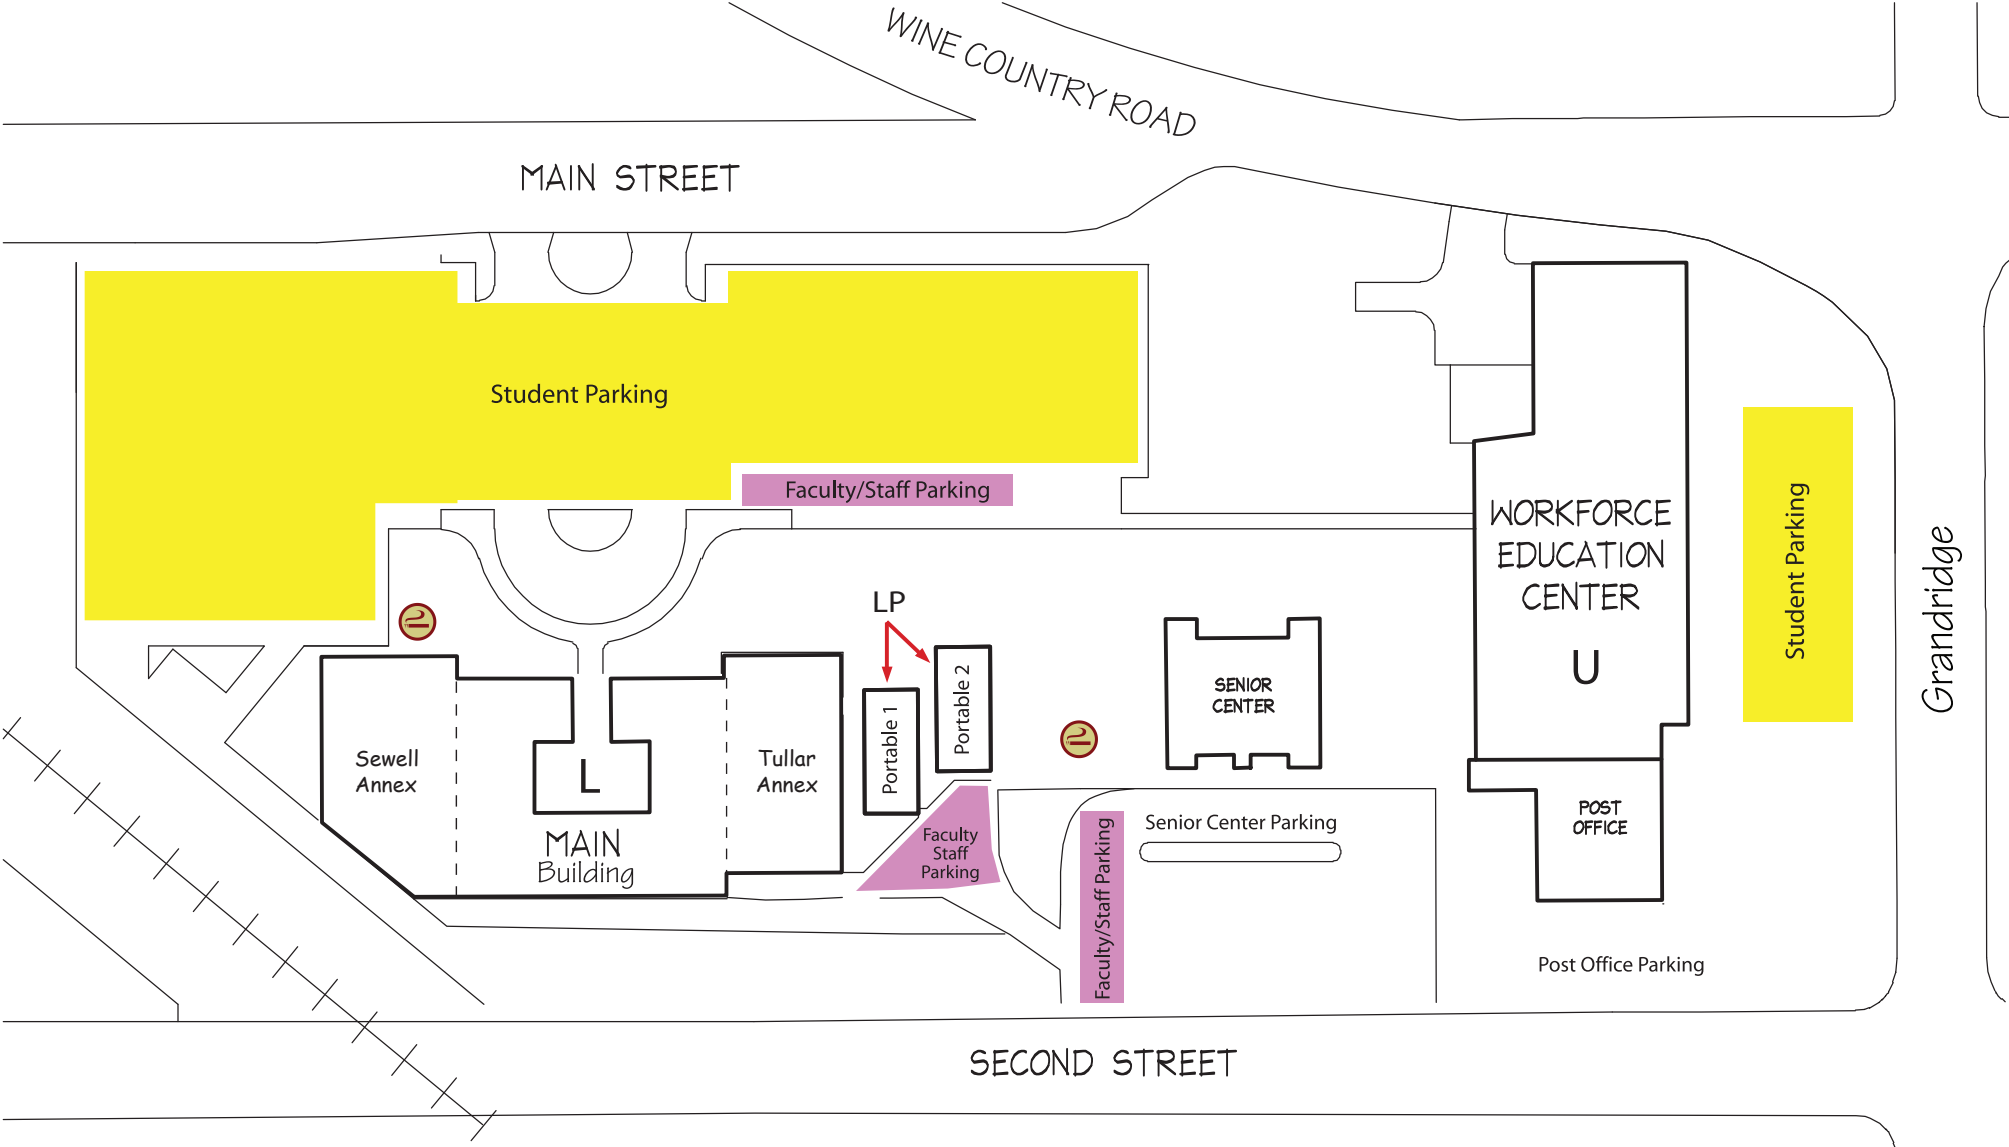

# YVCC Grandview Campus

500 West Main Street

- Faculty/Staff Parking
- Student Parking
- e Designated Smoking Areas

- L Main Building
- U Workforce Education Center
- LP Portables